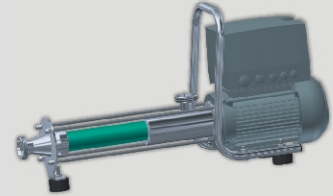

Large Range of Capacities and Pressures

- Capacities from 130 up to 8,450 gph or 0.05 up to 32 m³/h
- Differential pressure of 0 up to 90 psi / 6 bar

Advantages

- Smooth and reliable pumping due to low pump speed
- Infinitely variable flow rate by integrated speed control in the drive by a frequency inverter
- Portable and mobile version provides flexibility
- Variable, modular design
- Contact parts completely in CrNiMo steel
- Stator in food quality (BfR)
- Connections according to DIN 11851 or Tri-Clamp connections and a variety of other local connections are available
- High suction capability
- Service-friendly

NEMO[®] Beverage Pump NM021

- Portable version
- Capacities from 130 up to 1,320 gph / 0.5 up to 5.0 m³/h
- Power 1 HP
- Connections 1.5" Tri-Clamp

NEMO[®] Beverage Pump NM031

- Mobile version
- Capacities from 400 up to 3,400 gph / 1.5 up to 13 m³/h
- Power 3 HP
- Connections 2" Tri-Clamp