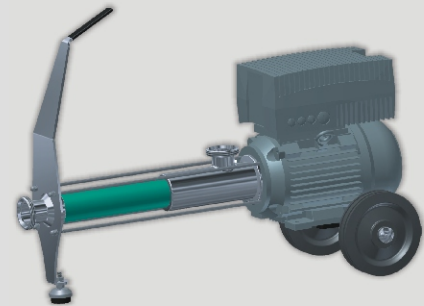

Large Range of Capacities and Pressures

- Capacities from 130 up to 8,450 gph or 0.05 up to 32 m³/h
- Differential pressure of 0 up to 90 psi / 6 bar

Advantages

- Smooth and reliable pumping due to low pump speed
- Infinitely variable flow rate by integrated speed control in the drive by a frequency inverter
- Portable and mobile version provides flexibility
- Variable, modular design
- Contact parts completely in CrNiMo steel
- Stator in food quality (BfR)
- Connections according to DIN 11851 or Tri-Clamp connections and a variety of other local connections are available
- High suction capability
- Service-friendly

NEMO[®] Beverage Pump NM021

- Portable version
- Capacities from 130 up to 1,320 gph / 0.5 up to 5.0 m³/h
- Power 1 HP
- Connections 1.5" Tri-Clamp

NEMO[®] Beverage Pump NM031

- Mobile version
- Capacities from 400 up to 3,400 gph / 1.5 up to 13 m³/h
- Power 3 HP
- Connections 2" Tri-Clamp

NEMO[®] Beverage Pump NM041

- Mobile version
- Capacities from 400 up to 3,400 gph / 1.5 up to 13 m³/h
- Power 5 HP
- Connections 2.5" Tri-Clamp

NEMO[®] Beverage Pump NM051

- Mobile version
- Capacities from 400 up to 8,450 gph / 1.5 up to 32 m³/h
- Power 7.5 HP
- Connections 3" Tri-Clamp