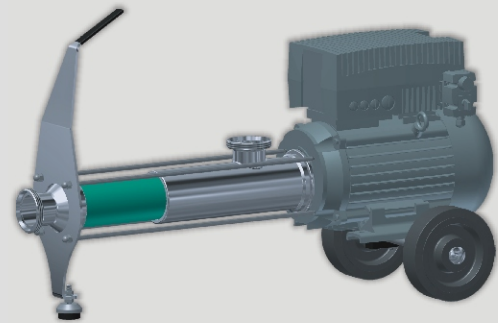

Large Range of Capacities and Pressures

- Capacities from 130 up to 8,450 gph or 0.05 up to 32 m³/h
- Differential pressure of 0 up to 90 psi / 6 bar

Advantages

- Smooth and reliable pumping due to low pump speed
- Infinitely variable flow rate by integrated speed control in the drive by a frequency inverter
- Portable and mobile version provides flexibility
- Variable, modular design
- Contact parts completely in CrNiMo steel
- Stator in food quality (BfR)
- Connections according to DIN 11851 or Tri-Clamp connections and a variety of other local connections are available
- High suction capability
- Service-friendly

NEMO[®] Beverage Pump NM021

- Portable version
- Capacities from 130 up to 1,320 gph / 0.5 up to 5.0 m³/h
- Power 1 HP
- Connections 1.5" Tri-Clamp

NEMO[®] Beverage Pump NM031

- Mobile version
- Capacities from 400 up to 3,400 gph / 1.5 up to 13 m³/h
- Power 3 HP
- Connections 2" Tri-Clamp

NEMO[®] Beverage Pump NM041

- Mobile version
- Capacities from 400 up to 3,400 gph / 1.5 up to 13 m³/h
- Power 5 HP
- Connections 2.5" Tri-Clamp

NEMO[®] Beverage Pump NM051

- Mobile version
- Capacities from 400 up to 8,450 gph / 1.5 up to 32 m³/h
- Power 7.5 HP
- Connections 3" Tri-Clamp