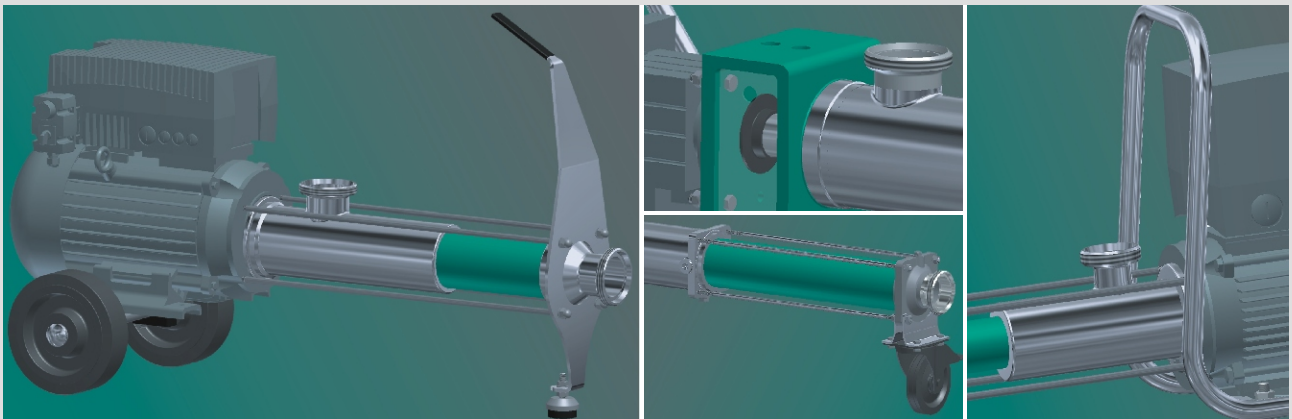

NEMO[®] Beverage Pumps Smooth Pumping at Universal Use

NEMO[®] Beverage Pumps

Features and Product Program Overview

Universal Use

The strength of the new NEMO[®] Beverage Pump is the universal use in wine-growing, wine production, sweet must production, breweries, distilleries and in beverage production.

Wide Range of Applications

The pumps are specifically used for products with the following characteristics:

- Low to high viscosity
- Shear-sensitive
- High solids content (such as fruit pulp and stone fruit) and free of solids

Large Range of Capacities and Pressures

- Capacities from 130 up to 8,450 gph or 0.05 up to 32 m³/h
- Differential pressure of 0 up to 90 psi / 6 bar

Advantages

- Smooth and reliable pumping due to low pump speed
- Infinitely variable flow rate by integrated speed control in the drive by a frequency inverter
- Portable and mobile version provides flexibility
- Variable, modular design
- Contact parts completely in CrNiMo steel
- Stator in food quality (BfR)
- Connections according to DIN 11851 or Tri-Clamp connections and a variety of other local connections are available
- High suction capability
- Service-friendly

NEMO[®] Beverage Pump NM021

- Portable version
- Capacities from 130 up to 1,320 gph / 0.5 up to 5.0 m³/h
- Power 1 HP
- Connections 1.5" Tri-Clamp

NEMO[®] Beverage Pump NM031

- Mobile version
- Capacities from 400 up to 3,400 gph / 1.5 up to 13 m³/h
- Power 3 HP
- Connections 2" Tri-Clamp