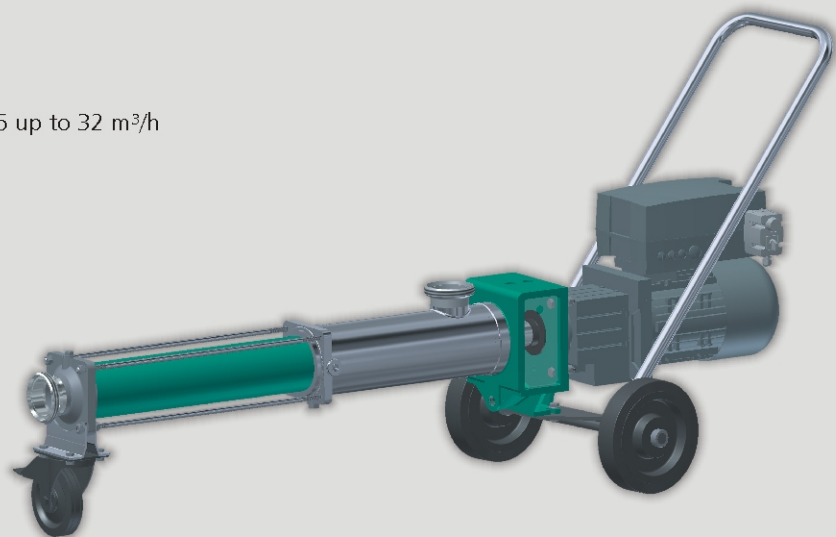

Large Range of Capacities and Pressures

- Capacities from 130 up to 8,450 gph or 0.05 up to 32 m³/h
- Differential pressure of 0 up to 90 psi / 6 bar

Advantages

- Smooth and reliable pumping due to low pump speed
- Infinitely variable flow rate by integrated speed control in the drive by a frequency inverter
- Portable and mobile version provides flexibility
- Variable, modular design
- Contact parts completely in CrNiMo steel
- Stator in food quality (BfR)
- Connections according to DIN 11851 or Tri-Clamp connections and a variety of other local connections are available
- High suction capability
- Service-friendly

NEMO[®] Beverage Pump NM021

- Portable version
- Capacities from 130 up to 1,320 gph / 0.5 up to 5.0 m³/h
- Power 1 HP
- Connections 1.5" Tri-Clamp

NEMO[®] Beverage Pump NM031

- Mobile version
- Capacities from 400 up to 3,400 gph / 1.5 up to 13 m³/h
- Power 3 HP
- Connections 2" Tri-Clamp

NEMO[®] Beverage Pump NM041

- Mobile version
- Capacities from 400 up to 3,400 gph / 1.5 up to 13 m³/h
- Power 5 HP
- Connections 2.5" Tri-Clamp

NEMO[®] Beverage Pump NM051

- Mobile version
- Capacities from 400 up to 8,450 gph / 1.5 up to 32 m³/h
- Power 7.5 HP
- Connections 3" Tri-Clamp